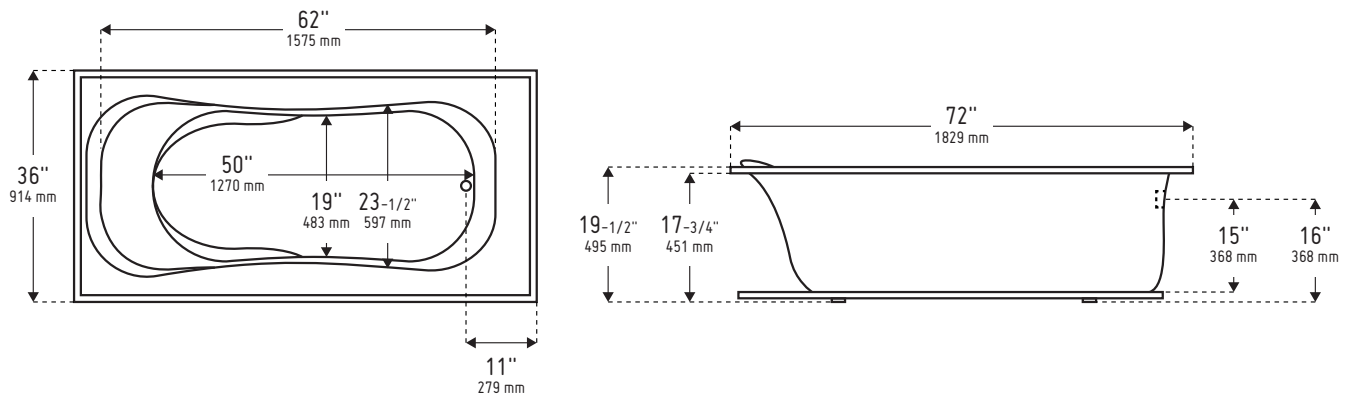

OPTIONS (Model#-"X" denotes that the model has options added + add option model code)

Model	Description
TF	Tiling Flange - tub only/whirlpool and air therapeutic
COLOURS	
Standard	White
GRAB BARS (View grab bars on page 85)	
GBA6-WH/BN	6" centre acrylic grab bar; standard ABS, white or bone
GBA6-CL/C	6" acrylic grab bar; clear with chrome screws
GBA11-WH/BN	11" acrylic grab bar; standard ABS, white or bone
GBA11-CL/CP	11" acrylic grab bar; clear with chrome screws
GB6-C/C	6" ABS grab bar; bottom cover in chrome; nuts and bolts included
PILLOWS (View pillows on page 87)	
PILLOW-SCG01-KIT-**	Extra soft pillow white + 2 suction cups

AMBASSADOR 7236

Product image and technical drawing may be shown with optional equipment.