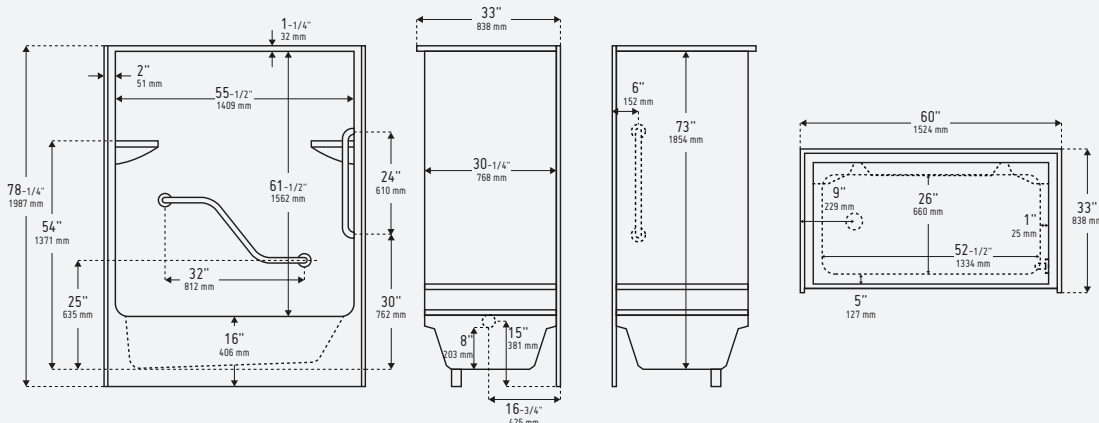

Adding spa therapies and optional equipment (motors) may change products overall dimensions.

Two and three piece bathware sections

A : 24-1/4" 616 mm
B : 54" 1372 mm

Compliance Certifications meet or exceed the following specifications:

- CAN/ULC - S102.2 - M88 Flame Spread FRP laminate rating
- B45.5-11/IAPMO Z124-2011

This retail catalogue is for general information purposes only and may contain optional equipment and/or configurations. Please consult your wholesaler, sales associate or Longevity Acrylics Inc. to obtain current dimensions, specifications, guidelines, options and prices which are available through Longevity Acrylics Inc current Price Book. Dimensions of fixtures are nominal and may vary +/- 1/2" (12 mm) - Optional equipment, specifications and measurements are subject to change at manufacturers discretion.