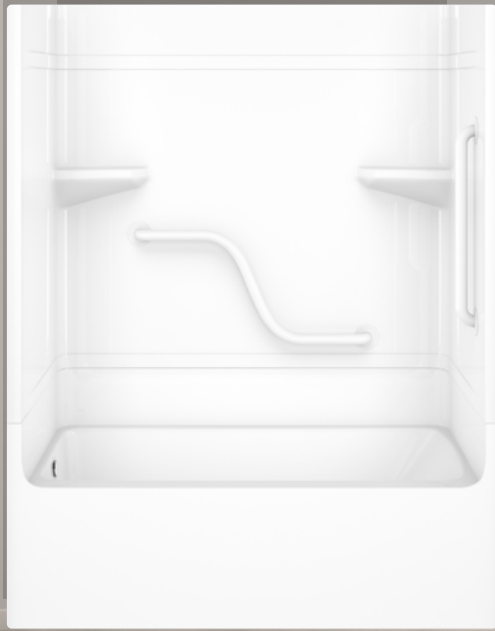

AL1560-LT

60" Adult Living Acrylic Domeless Low Threshold Tub Shower - 1 pc.

AL1562-LT

60" Adult Living Acrylic Domeless Low Threshold Tub Shower - 2 PC. **RENOVATION FRIENDLY**

Measurements h 78-1/4" x w 60" x d 33" (One piece unit)
 h 78-1/4" x w 60" x d 33" (Two piece unit)
 Standard threshold height: 16"
 Slope of Backrest: 38°

Weight	135 lb / 61 kg (Weight may vary by options and configuration of unit)
Water Volume	45 gal / 170 l
Drain Location	Left or right end drain

PRODUCT SPECIFICATIONS

- High quality, non-porous acrylic surface is easy to clean, germ and residue free
- Designed for aging in place applications
- Factory Installed smooth finish, powder coated white stainless steel grab bars (2) for safety and ease of shower entry and exit
- Large tub area with ergonomic backrest
- Self draining soap dishes/shelves
- Reinforced shower base provides added strength to unit
- Designed to be installed on the existing sub-floor
- Optional 14" skirt height available (above floor rough-in not applicable)
- Can be customized with a wide range of accessories and options

AL1560-LT

60" Adult Living Acrylic Domeless Low Threshold Tub Shower - 1 pc.

Model	Description
AL1560-LT LD/RD	<ul style="list-style-type: none"> - Description: 60" domeless acrylic tubshower - Standard Colour: white - Features: 1 x "S"-shaped powder coated stainless steel grab bar, 1 x 24" vertical powder coated stainless steel grab bar, white, smooth - Threshold Height: 16" - Assembly: 1 pc. construction - Drain Location: left or right end drain - Slope of Backrest: 38°