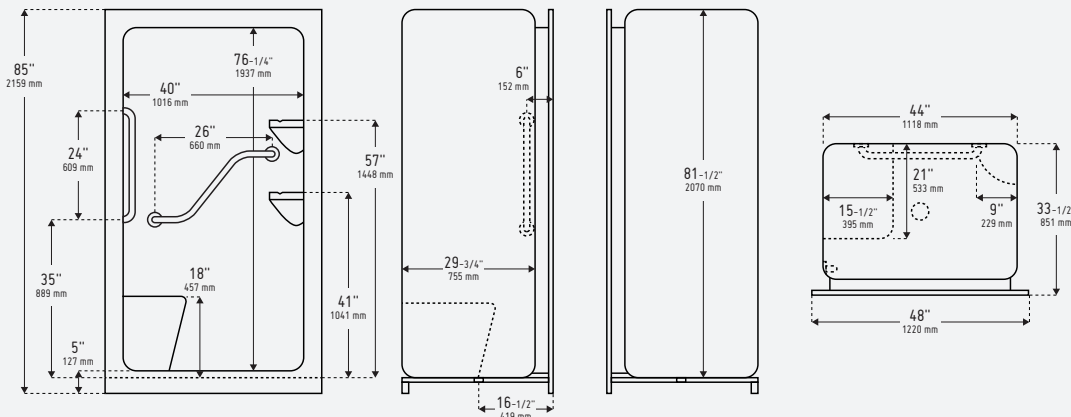

PILOT AL2248

48" one piece acrylic shower

SIERRA AL2243

48" three piece renovation-friendly acrylic shower

- h 85" x w 48" x d 33-1/2" (One piece unit)
- h 85" x w 48" x d 35" (Three piece unit)
- Standard threshold height: 5"

- 160 lb / 73 kg
(Weight may vary by options and configuration of unit)

- Centre drain

PRODUCT SPECIFICATIONS

- High quality, non-porous acrylic surface is easy to clean, germ and residue free
- Designed for aging in place applications
- Factory Installed smooth finish, powder coated white stainless steel grab bars (2) for safety and ease of shower entry and exit
- Available with moulded left seat, right seat or no seat
- Front ledge with drip lip
- Reinforced shower base provides added strength to unit
- Quality 2"/51 mm ABS drain with stainless steel strainer
- Self draining soap dishes/shelves
- Can be customized with a wide range of accessories and options

Two and three piece bathware sections

A: 26" 660 mm
B: 46" 1168 mm
C: 13" 330 mm

One piece dimensions shown. For two and three piece shower and tubshower bathware units allow an extra 1-1/2" to the depth of the unit for the joint assembly.

Model	Description
AL2243 LS/RS/NS	<ul style="list-style-type: none"> - Description: 48" acrylic shower - Standard Colour: white - Features: 2 white powder coated stainless steel grab bars (smooth) - Threshold Height: 5" - Assembly: 3 pc. construction - Drain Location: centre drain - Moulded Seat: no seat, left seat or right seat