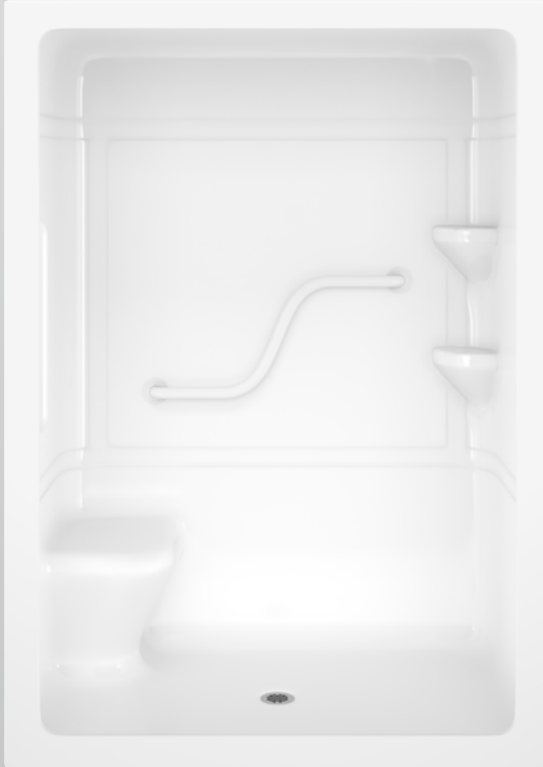

ADULT LIVING
AL2260

60" one piece acrylic shower

ADULT LIVING
AL2263

60" three piece renovation-friendly acrylic shower

- h 84" x w 60" x d 36" (One piece unit)
- h 84" x w 60" x d 37-1/2" (Three piece unit)
- Standard threshold height: 4-1/2"

- 190 lb / 86 kg
- (Weight may vary by options and configuration of unit)

- Centre drain

PRODUCT SPECIFICATIONS

- High quality, non-porous acrylic surface is easy to clean, germ and residue free
- Designed for aging in place applications
- Factory Installed smooth finish, powder coated white stainless steel grab bars (2) for safety and ease of shower entry and exit
- Available with moulded left seat, right seat or no seat
- Front ledge with drip lip
- Reinforced shower base provides added strength to unit
- Quality 2"/51 mm ABS drain with stainless steel strainer
- Self draining soap dishes/shelves
- Can be customized with a wide range of accessories and options

Product image and technical drawing may be shown with optional equipment.

Two and three piece bathware sections

- A: 25-1/4" 679 mm
- B: 46" 1168 mm
- C: 12-3/4" 324 mm

One piece dimensions shown. For two and three piece shower and tubshower bathware units allow an extra 1-1/2" to the depth of the unit for the joint assembly. When ordering a shower with NO SEAT or a PHENOLIC SEAT the shower comes with the self draining soap dishes/shelves in both corners of the shower (unless requested to be removed). When ordering a shower with a MOULDED SEAT the self draining soap dishes/shelves are eliminated on the moulded seat side of the shower (unless requested to remain).

Model	Description
AL2263 LS/RS/NS	<ul style="list-style-type: none"> - Description: 60" acrylic shower - Standard Colour: white - Features: 1 x "S"-shaped powder coated stainless steel grab bar, 1 x 24" vertical powder coated stainless steel grab bar, smooth - Threshold Height: 4-1/2" - Assembly: 3 pc. construction - Drain Location: centre drain - Moulded Seat: no seat, left seat or right seat