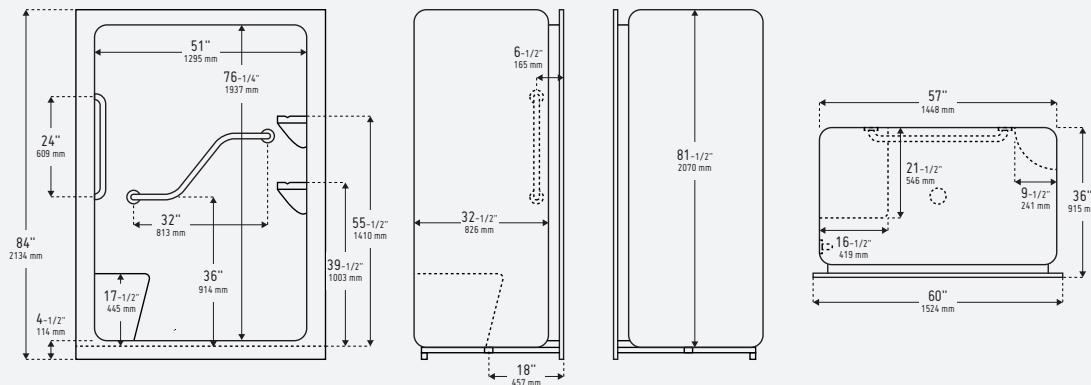

ADULT LIVING
AL2260

60" one piece acrylic shower

ADULT LIVING
AL2263

60" three piece renovation-friendly acrylic shower

- h 84" x w 60" x d 36" (One piece unit)
- h 84" x w 60" x d 37-1/2" (Three piece unit)
- Standard threshold height: 4-1/2"

- 190 lb / 86 kg
- (Weight may vary by options and configuration of unit)

- Centre drain

PRODUCT SPECIFICATIONS

- High quality, non-porous acrylic surface is easy to clean, germ and residue free
- Designed for aging in place applications
- Factory Installed smooth finish, powder coated white stainless steel grab bars (2) for safety and ease of shower entry and exit
- Available with moulded left seat, right seat or no seat
- Front ledge with drip lip
- Reinforced shower base provides added strength to unit
- Quality 2"/51 mm ABS drain with stainless steel strainer
- Self draining soap dishes/shelves
- Can be customized with a wide range of accessories and options

Product image and technical drawing may be shown with optional equipment.

Two and three piece bathware sections

- A: 25-1/4" 679 mm
- B: 46" 1168 mm
- C: 12-3/4" 324 mm

One piece dimensions shown. For two and three piece shower and tubshower bathware units allow an extra 1-1/2" to the depth of the unit for the joint assembly. When ordering a shower with NO SEAT or a PHENOLIC SEAT the shower comes with the self draining soap dishes/shelves in both corners of the shower (unless requested to be removed). When ordering a shower with a MOULDED SEAT the self draining soap dishes/shelves are eliminated on the moulded seat side of the shower (unless requested to remain).

Model	Description
AL2263 LS/RS/NS	<ul style="list-style-type: none"> - Description: 60" acrylic shower - Standard Colour: white - Features: 1 x "S"-shaped powder coated stainless steel grab bar, 1 x 24" vertical powder coated stainless steel grab bar, smooth - Threshold Height: 4-1/2" - Assembly: 3 pc. construction - Drain Location: centre drain - Moulded Seat: no seat, left seat or right seat