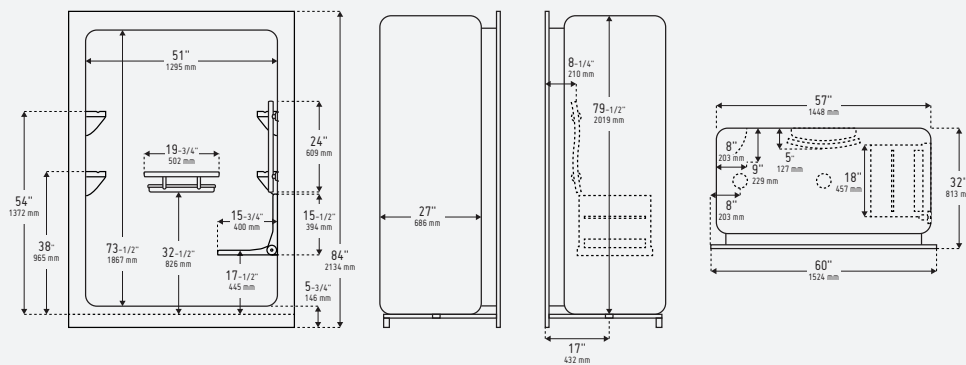

ADULT LIVING

AL9161-SEI-BK/CP

60" one piece acrylic shower

ADULT LIVING

AL9161-3-SEI-BK/CP

60" three piece renovation-friendly acrylic shower

SPECIAL EDITION
INVISIA

h 84" x w 60" x d 32" (One piece unit)
h 84" x w 60" x d 33-1/2" (Three piece unit)
Standard threshold height: 5-3/4"
Optional threshold height: 4" or 3"

175 lb / 80 kg
(Weight may vary by options and configuration of unit)

End or centre drain

PRODUCT SPECIFICATIONS

- High quality, non-porous acrylic surface is easy to clean, germ and residue free
- Designed for aging in place applications
- Factory Installed Invisia shampoo shelf/grab bar and 24" Invisia curved accent/grab bar (black or chrome)
- Available with moulded left seat, right seat or no seat
- Front ledge with drip lip
- Reinforced shower base provides added strength to unit
- Quality 2"/51 mm ABS drain with stainless steel strainer
- Self draining soap dishes/shelves
- Can be customized with a wide range of accessories and options

Shown: door model SS-51SL-GEM-B/C; optional seat INV-WS18-BK
Product image and technical drawing may be shown with optional equipment.

Two and three piece
bathware sections

A: 25" 635 mm
B: 46-1/2" 1181 mm
C: 12-1/2" 318 mm

1-1/2" 38 mm

One piece dimensions shown. For two and three piece shower and tubshower bathware units allow an extra 1-1/2" to the depth of the unit for the joint assembly. This unit is available as an End Drain or Centre Drain configuration. Both configurations are shown in the above drawing - Please specify Drain (LD/RD/CD) and seat configurations (LS/RS/NS) when ordering. When ordering a shower with NO SEAT or a PHENOLIC SEAT the shower comes with the self draining soap dishes/shelves in both corners of the shower (unless requested to be removed). When ordering a shower with a MOULDED SEAT the self draining soap dishes/shelves are eliminated on the moulded seat side of the shower (unless requested to remain).