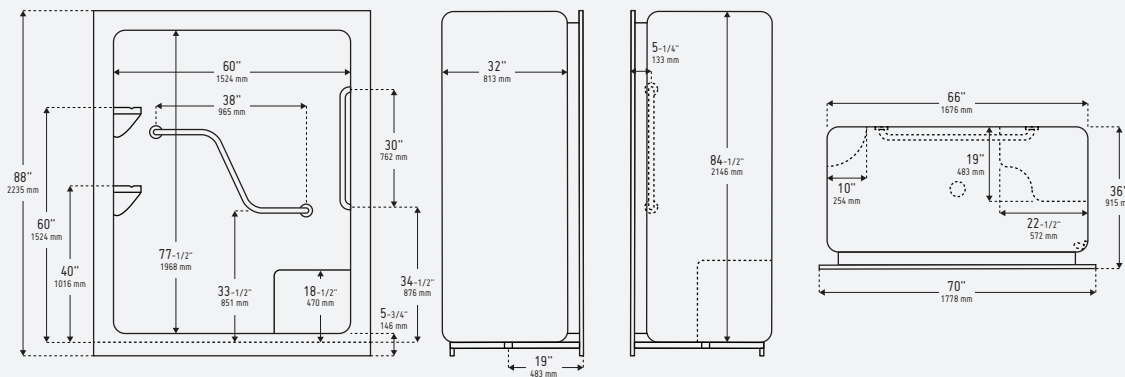

AL9170

70" Adult Living Acrylic Shower - 1 pc.

AL9173

70" Adult Living Acrylic Shower - 3 PC. RENOVATION FRIENDLY

Measurements h 88" x w 70" x d 36" (One piece unit)
h 88" x w 70" x d 37-1/2" (Three piece unit)
Standard threshold height: 5-3/4"

Weight 225 lb / 102 kg
(Weight may vary by options and configuration of unit)

Drain Location Centre drain

PRODUCT SPECIFICATIONS

- High quality, non-porous acrylic surface is easy to clean, germ and residue free
- Designed for aging in place applications
- Factory Installed smooth finish, powder coated white stainless steel grab bars (2) for safety and ease of shower entry and exit
- Available with moulded left seat, right seat, both left and right seat or no seat
- Front ledge with drip lip
- Reinforced shower base provides added strength to unit
- Quality 2"/51 mm ABS drain with stainless steel strainer
- Self draining soap dishes/shelves
- Can be customized with a wide range of accessories and options

Product image and technical drawing may be shown with optional equipment.

One piece dimensions shown. For two and three piece shower and tubshower bathware units allow an extra 1-1/2" to the depth of the unit for the joint assembly. NO SEAT the shower comes with the self draining soap dishes/shelves in both corners of the shower (unless requested to be removed). PHENOLIC SEAT the shower comes with the self draining soap dishes/shelves in both corners of the shower (unless requested to be removed). MOULDED SEAT the self draining soap dishes/shelves are eliminated on the moulded seat side of the shower (unless requested to remain).

Two and three piece bathware sections

A : 26-3/4" 679 mm
B : 48-1/2" 1232 mm
C : 12-3/4" 324 mm

Compliance Certifications meet or exceed the following specifications:

- CAN/ULC - S102.2 - M88 Flame Spread FRP laminate rating
- B45.5-11/IAPMO Z124-2011