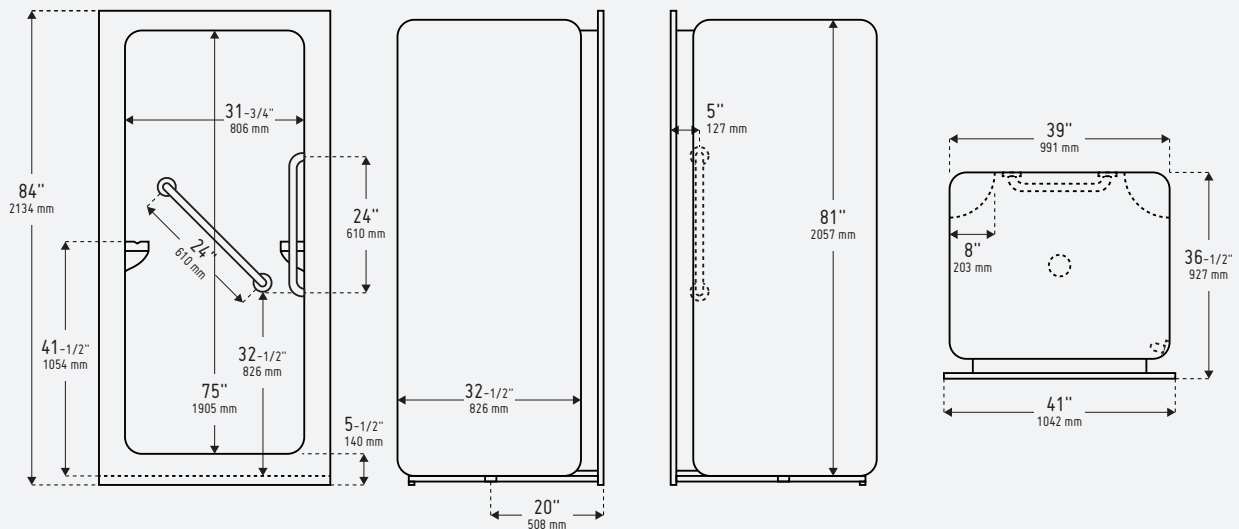

AL9241

41" Adult Living Acrylic Shower - 1 pc.

Measurements h 84" x w 41" x d 36-1/2"
Standard threshold height: 5-1/2"

Weight 150 lb / 68 kg
(Weight may vary by options and configuration of unit)

Drain Location Centre drain

PRODUCT SPECIFICATIONS

- High quality, non-porous acrylic surface is easy to clean, germ and residue free
- Designed for aging in place applications
- Factory Installed smooth finish, powder coated white stainless steel grab bar (2) for safety and ease of shower entry and exit
- Front ledge with drip lip
- Reinforced shower base provides added strength to unit
- Quality 2"/51 mm ABS drain with stainless steel strainer
- Self draining soap dishes/shelves
- Textured bottom
- Can be customized with a wide range of accessories and options

Product image and technical drawing may be shown with optional equipment.

NO SEAT the shower comes with the self draining soap dishes/shelves in both corners of the shower.
PHENOLIC SEAT the shower comes with the self draining soap dishes/shelves in both corners of the shower.

AL9241

41" Adult Living Acrylic Shower - 1 pc.

Model	Description
AL9241	<ul style="list-style-type: none"> - Description: 41" acrylic shower - Standard Colour: white - Features: 1 x 24" powder coated stainless steel grab bar, 1 x 24" vertical powder coated stainless steel grab bar, white, smooth - Threshold Height: 5-1/2" - Assembly: 1 pc. construction - Drain Location: centre drain - Moulded Seat: no seat