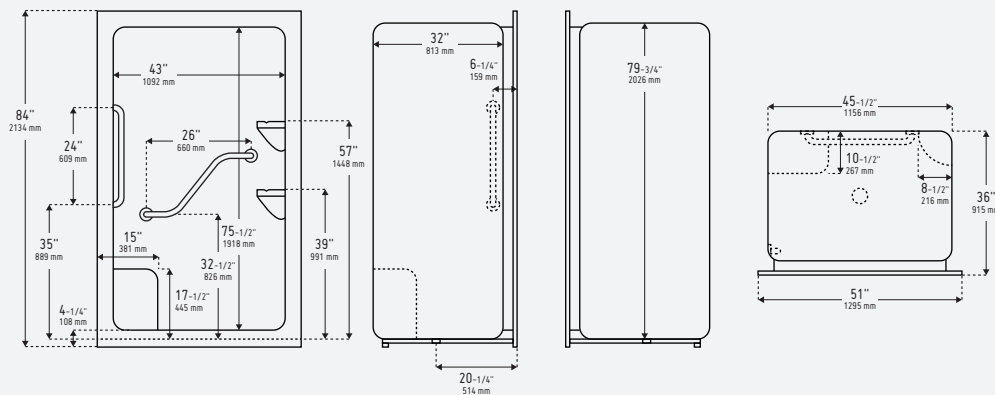

ADULT LIVING
AL9252

51" one piece acrylic shower

ADULT LIVING
AL9253

51" three piece renovation-friendly acrylic shower

h 84" x w 51" x d 36" (One piece unit)
h 84" x w 51" x d 37-1/2" (Three piece unit)
Standard threshold height: 4-1/4"

170 lb / 77 kg
(Weight may vary by options and configuration of unit)

Centre drain

PRODUCT SPECIFICATIONS

- High quality, non-porous acrylic surface is easy to clean, germ and residue free
- Designed for aging in place applications
- Factory Installed smooth finish, powder coated white stainless steel grab bars (2) for safety and ease of shower entry and exit
- Available with moulded left seat, right seat or no seat
- Front ledge with drip lip
- Reinforced shower base provides added strength to unit
- Quality 2"/51 mm ABS drain with stainless steel strainer
- Self draining soap dishes/shelves
- Can be customized with a wide range of accessories and options

Product image and technical drawing may be shown with optional equipment.

Two and three piece bathware sections

A: 25-1/4" 641 mm
B: 46-1/4" 1175 mm
C: 12-1/2" 318 mm

One piece dimensions shown. For two and three piece shower and tubshower bathware units allow an extra 1-1/2" to the depth of the unit for the joint assembly. When ordering a shower with NO SEAT or a PHENOLIC SEAT the shower comes with the self draining soap dishes/shelves in both corners of the shower (unless requested to be removed). When ordering a shower with a MOULDED SEAT the self draining soap dishes/shelves are eliminated on the moulded seat side of the shower (unless requested to remain).

Model	Description
AL9253 LS/RS/NS	<ul style="list-style-type: none"> - Description: 51" acrylic shower - Standard Colour: white - Features: 1 x "S"-shaped powder coated stainless steel grab bar, 1 x 24" vertical powder coated stainless steel grab bar, smooth - Threshold Height: 4-1/4" - Assembly: 3 pc. construction - Drain Location: centre drain - Moulded Seat: no seat, left seat or right seat