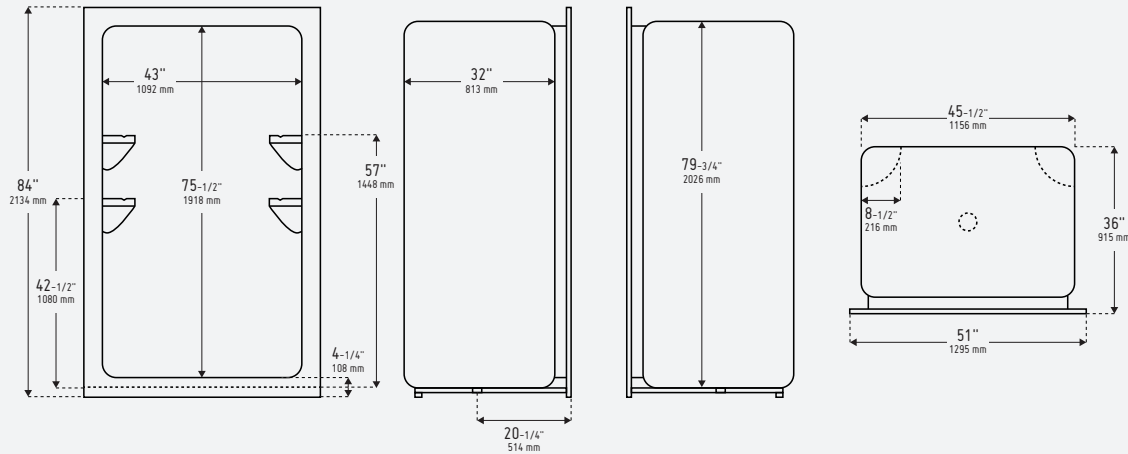

SIMPLICITY 9252

51" Acrylic Shower - 1 pc.

DISTINCTION 9253

51" Acrylic Shower - 3 PC. RENOVATION FRIENDLY

Shown: door model SS-43P-LAT-B/C

Product image and technical drawing may be shown with optional equipment.

Measurements h 84" x w 51" x d 36" (One piece unit)
h 84" x w 51" x d 37-1/2" (Three piece unit)
Standard threshold height: 4-1/4"

Weight 170 lb / 77 kg
(Weight may vary by options and configuration of unit)

One piece dimensions shown. For two and three piece shower and tubshower bathware units allow an extra 1-1/2" to the depth of the unit for the joint assembly.
NO SEAT the shower comes with the self draining soap dishes/shelves in both corners of the shower (unless requested to be removed).
PHENOLIC SEAT the shower comes with the self draining soap dishes/shelves in both corners of the shower (unless requested to be removed).
MOULDED SEAT the self draining soap dishes/shelves are eliminated on the moulded seat side of the shower (unless requested to remain).

Two and three piece bathware sections

A: 25-1/4" 641 mm
B: 46-1/4" 1175 mm
C: 12-1/2" 318 mm

1-1/2" 38 mm

Compliance Certifications meet or exceed the following specifications:

- CAN/ULC - S102.2 - M88 Flame Spread FRP laminate rating
- B45.5-11/IAPMO Z124-2011