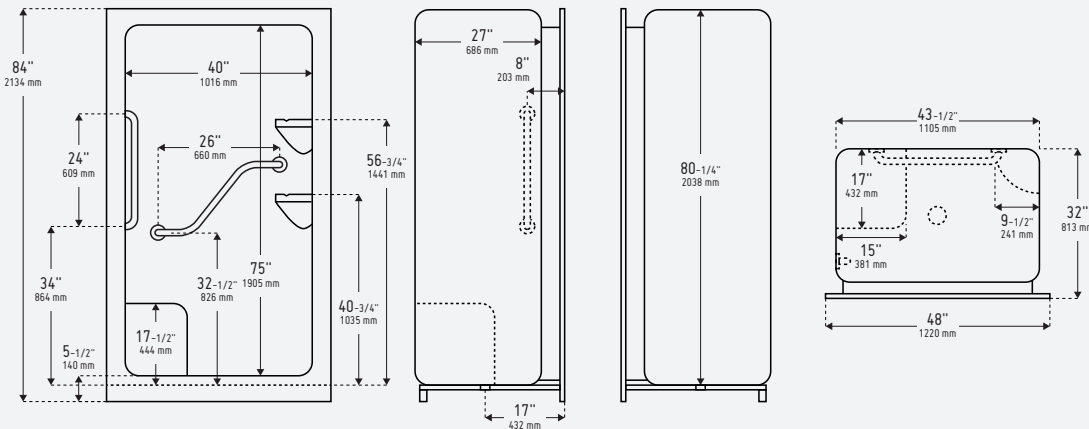

AL2048

48" Adult Living Acrylic Shower - 1 pc.

AL2043

48" Adult Living Acrylic Shower - 3 PC. RENOVATION FRIENDLY

Measurements h 84" x w 48" x d 32" (One piece unit)
h 84" x w 48" x d 33-1/2" (Three piece unit)
Standard threshold height: 5-1/2"

Weight 150 lb / 68 kg
(Weight may vary by options and configuration of unit)

Drain Location Centre drain

PRODUCT SPECIFICATIONS

- High quality, non-porous acrylic surface is easy to clean, germ and residue free
- Designed for aging in place applications
- Factory Installed smooth finish, powder coated white stainless steel grab bars (2) for safety and ease of shower entry and exit
- Available with moulded left seat, right seat or no seat
- Front ledge with drip lip
- Reinforced shower base provides added strength to unit
- Quality 2"/51 mm ABS drain with stainless steel strainer
- Self draining soap dishes/shelves
- Textured bottom
- Can be customized with a wide range of accessories and options

Product image and technical drawing may be shown with optional equipment.

One piece dimensions shown. For two and three piece shower and tubshower bathware units allow an extra 1-1/2" to the depth of the unit for the joint assembly.
NO SEAT the shower comes with the self draining soap dishes/shelves in both corners of the shower (unless requested to be removed).
PHENOLIC SEAT the self draining soap dishes/shelves are eliminated on the phenolic seat side of the shower (unless requested to remain).
MOULDED SEAT the self draining soap dishes/shelves are eliminated on the moulded seat side of the shower (unless requested to remain).

Two and three piece bathware sections

A: 25-3/4" 654 mm
B: 46" 1168 mm
C: 12-1/4" 311 mm

1-1/2" 38 mm

Compliance Certifications meet or exceed the following specifications:

- CAN/ULC - S102.2 - M88 Flame Spread FRP laminate rating
- B45.5-11/IAPMO Z124-2011